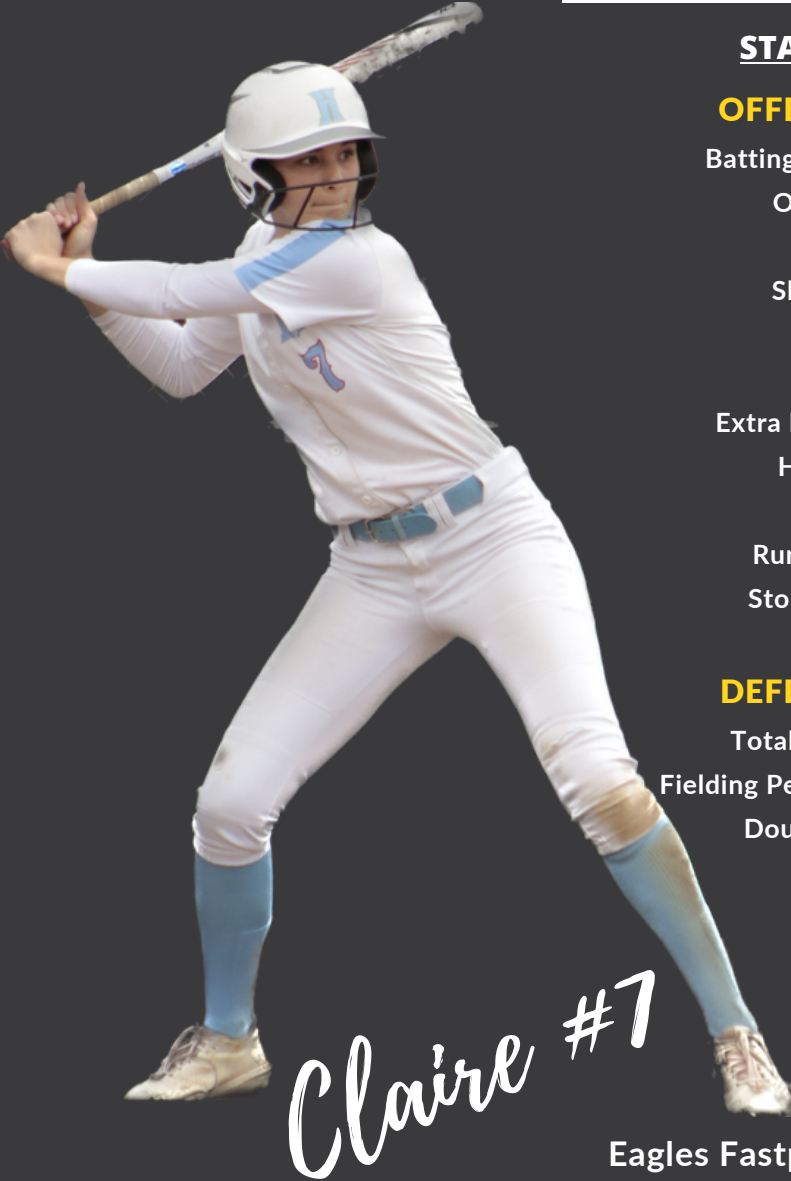

SOFTBALL STATS

Please find below my updated stats

HITTING & DEFENSIVE STATS

STATISTIC

DESCRIPTION

OFFENSIVE

HIGH SCHOOL

EAGLES

Batting Average	.418	.412
On Base %	.466	.557
OPS	1.137	1.028
Slugging %	.672	.471
Hits	28	21
At Bats	67	51
Extra Base Hits	11	3
Homeruns	3	0
RBI	19	18
Runs Scored	20	28
Stolen Bases	16	16

DEFENSIVE

HIGH SCHOOL

EAGLES

Total Chances	73	63
Fielding Percentage	.986	.937
Double Plays	2	2
Errors	1	4

REFERENCES

Eagles Fastpitch Head Coach/ Hillsdale High School Head

Coach: Nick Dykes -nicholas.dykes@yahoo.com

(650) 703-9100

Christie McCoy, Premiere Softball Academy -

christiemccoy12@gmail.com

(650) 422-0224